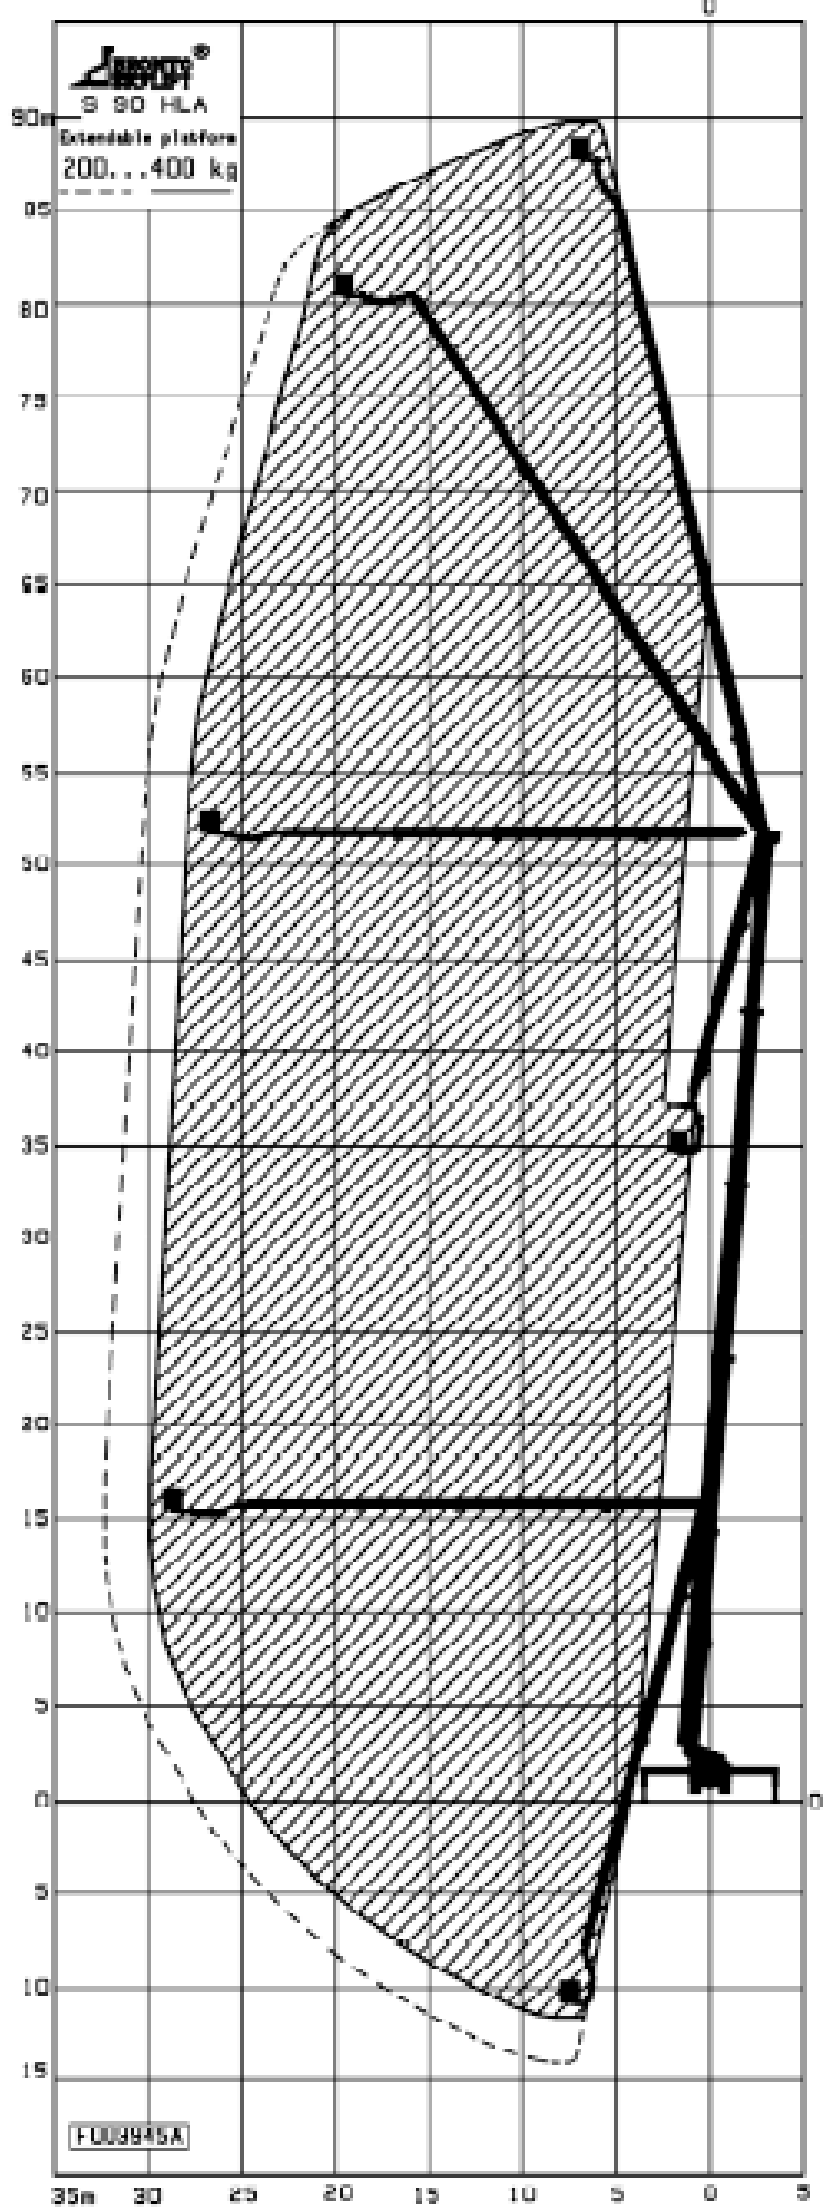

ALBERT
S 90 HLA
Extendible platform
200...400 kg

F009945A