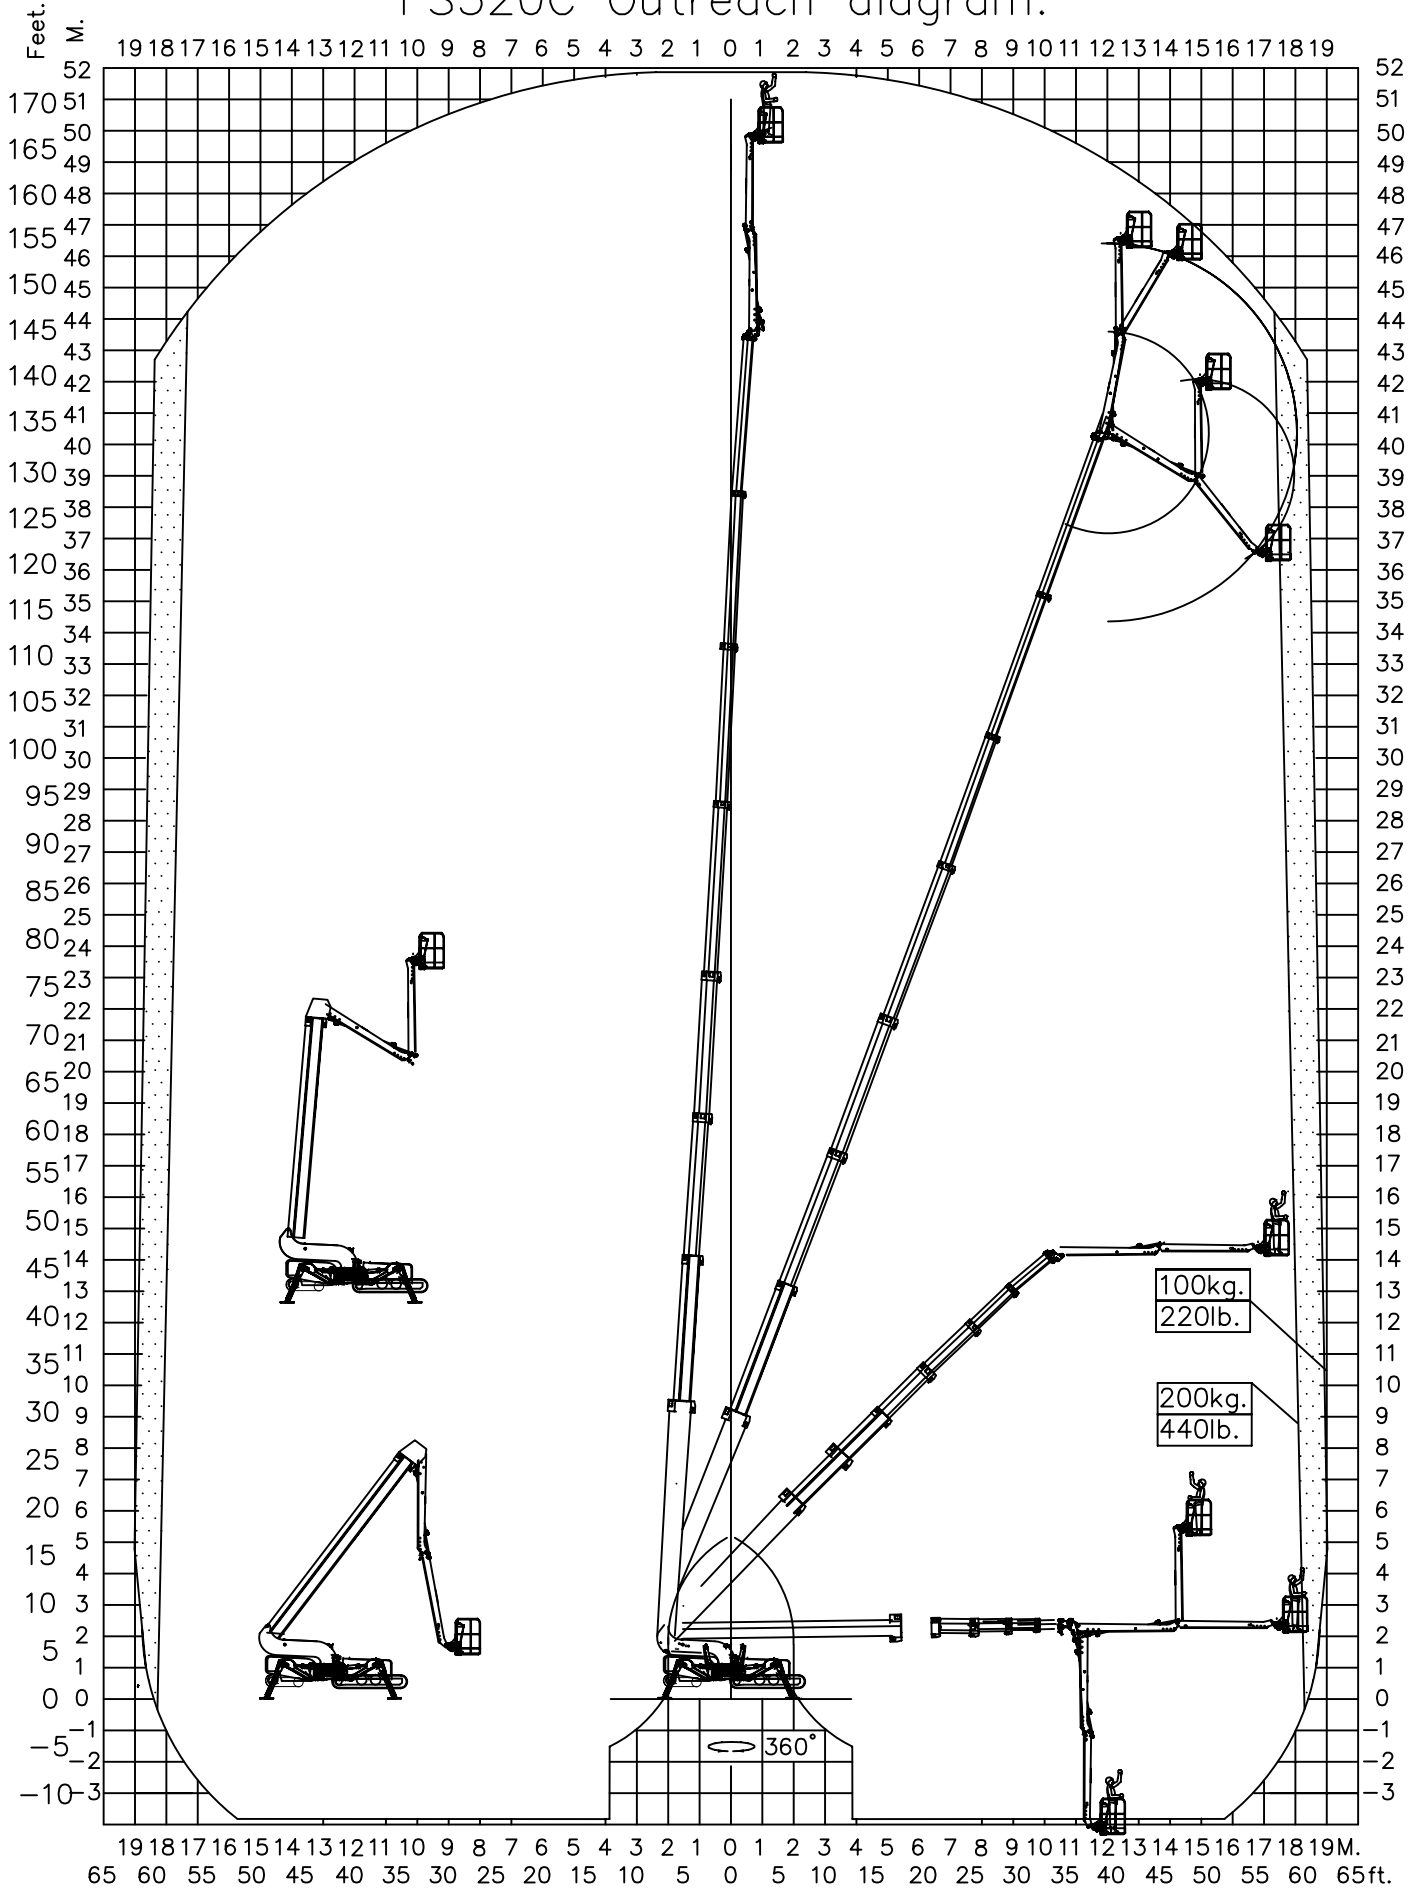

FS520C Outreach diagram.

- Maximum outreach with 100kg. / 220lb. within this zone depending on leg position.
- Maximum outreach with 200kg. / 440lb. within this zone depending on leg position.

We reserve the right to make alternations.